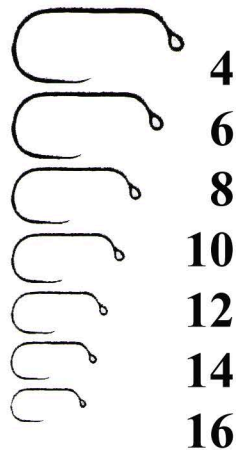

KNAPEK HOOKS REAL SIZE (A4 300DPI)

Print this page to see ACTUAL SIZE of hooks

Order online at www.elktradingco.com

D (Dry Fly Hooks)

W (Wet Fly Hooks)

N (Nymphs)

L (Lake Hooks)

J (Jig Hooks Blank)

S (Streamers)

G (Scuds, Czech Nymphs)

P (Midge Pupae)

T (Terrestrials)

order online at www.elktradingco.com